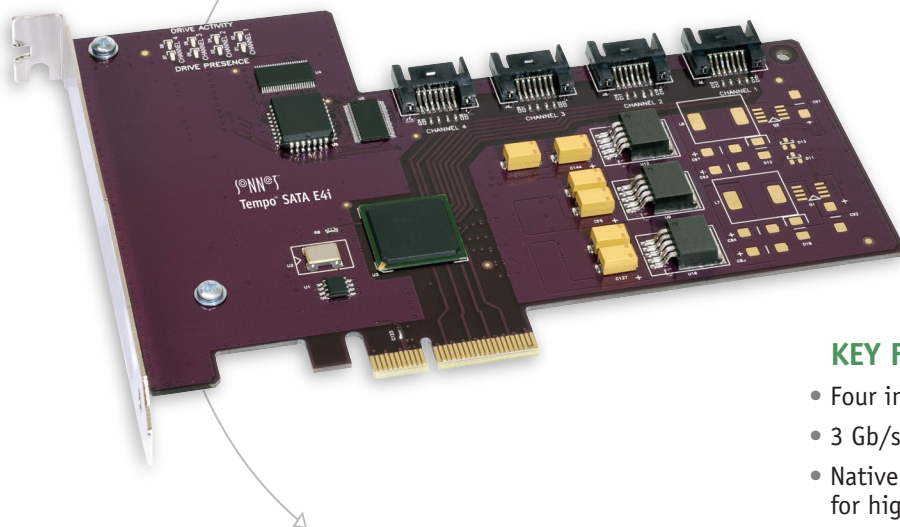

# TEMPO™ SATA E4i

SERIAL ATA HOST ADAPTER FOR PCI EXPRESS

## KEY FEATURES

- Four internal SATA ports
- 3 Gb/s per port SATA II controller
- Native PCI Express® (PCIe) x4 host bus interface for high-performance applications
- Spread Spectrum Clocking (SSC) support for compatibility with all SATA drives
- Supports Mac OS® X and Windows® XP RAID
- Hot-swap drive support
- Mac and Windows

## You'll Feel SATAsfied Inside!

Do your storage needs outweigh what your new dual-core Power Mac® G5 can support? Stuff it—with drives, that is! Sonnet's Tempo SATA E4i 4-port Serial ATA Host Controller for PCI Express enables you to connect up to 4 additional internal drives for the perfect balance of flexible expandability and superior performance. This card is an ideal companion to our G5 Jive internal drive mount system for Power Mac G5 computers—along with your SATA drives, this combination is the most cost effective way for adding up to 2 Terabytes of high-performance capacity to your G5.

Do you need more speed? Tempo SATA E4i offers 3Gb/s per port data transfer support and gives you performance to burn! You'll get great performance from individual drives, but grouping up to four Serial ATA hard drives in a RAID 0 (striped) array will provide astonishing sustained read/write performance numbers enough to capture and process High Definition video! Want more security? Set up your drives in a RAID 0 (mirrored) or RAID 10 (striped/mirrored) array for up to 1 Terabyte of data redundancy. When you need more flexibility and performance than offered by standard solutions, get a Tempo SATA E4i—it'll give you room to grow and blazing performance for the most demanding applications.